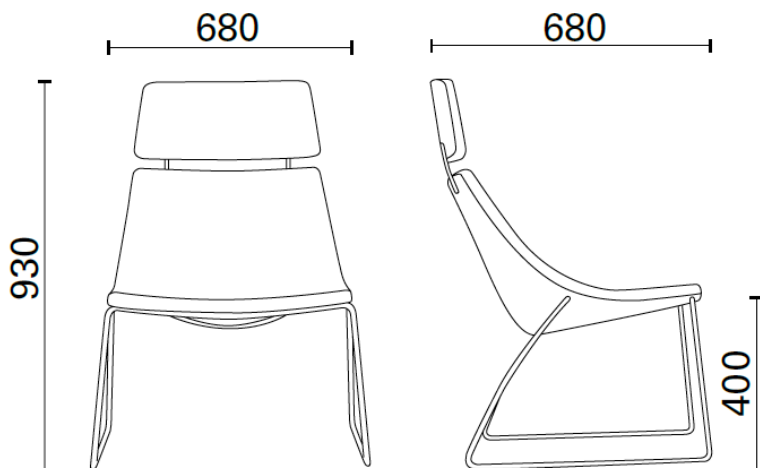

High Back Sled Frame

Designer: Graziano Faraon

FEATURES

This multi-functional range of soft seating is available in a low, medium or high back.

The EGG High Back chair will add a touch of style to any informal meeting or breakout space. The light and elegant steel sled base delivers a minimalist aesthetic, while the distinctive curved seat is as comfortable as it looks.

Ideal for office breakout areas, reception and meeting spaces; EGG is available in a range of base options including wood, sled, and swivel. The EGG can be upholstered in single or dual colours.

- › Seat and back, inner and outer shells and head rest are produced in laminated plywood with stainless steel fittings
- › Steel rod sled frame
- › Neutral anti-rotation glides
- › All timber FSC certified
- › Manufactured in Italy

DIMENSIONS mm

FRAME OPTIONS

- › Chrome 4 star swivel
- › Sled
- › Pyramid timber swivel

UPHOLSTERY OPTIONS

- › Single
- › Dual

STOCKED FRAME COLOURS

- Chrome