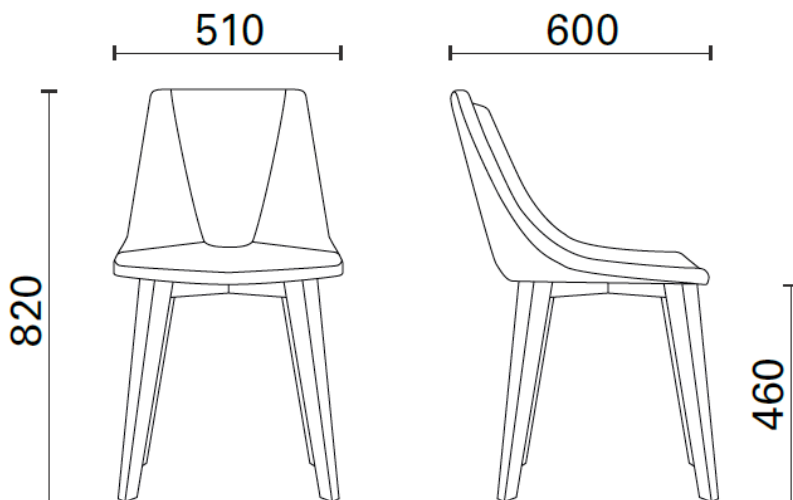

Visitor 4 Leg Timber Frame

Designer: Graziano Faraon

FEATURES

The EGG Visitor chair will add a touch of style to any informal meeting or breakout space. The elegant timber 4 leg frame delivers a minimalist aesthetic, while the distinctive curved seat is as comfortable as it looks.

Ideal for office breakout areas, reception and meeting spaces; EGG is available in a range of base options including wood, sled, and swivel. The EGG can be upholstered in single or dual colours.

- › Seat and back, inner and outer shells are produced in laminated plywood
- › Four leg beech timber frame produced from FSC hardwood
- › All timber FSC certified
- › Manufactured in Italy

DIMENSIONS mm

FRAME OPTIONS

- › Chrome 4 star swivel
- › Sled
- › Pyramid timber swivel
- › 4 leg timber

UPHOLSTERY OPTIONS

- › Single
- › Dual

STOCKED FRAME COLOURS

- Beech